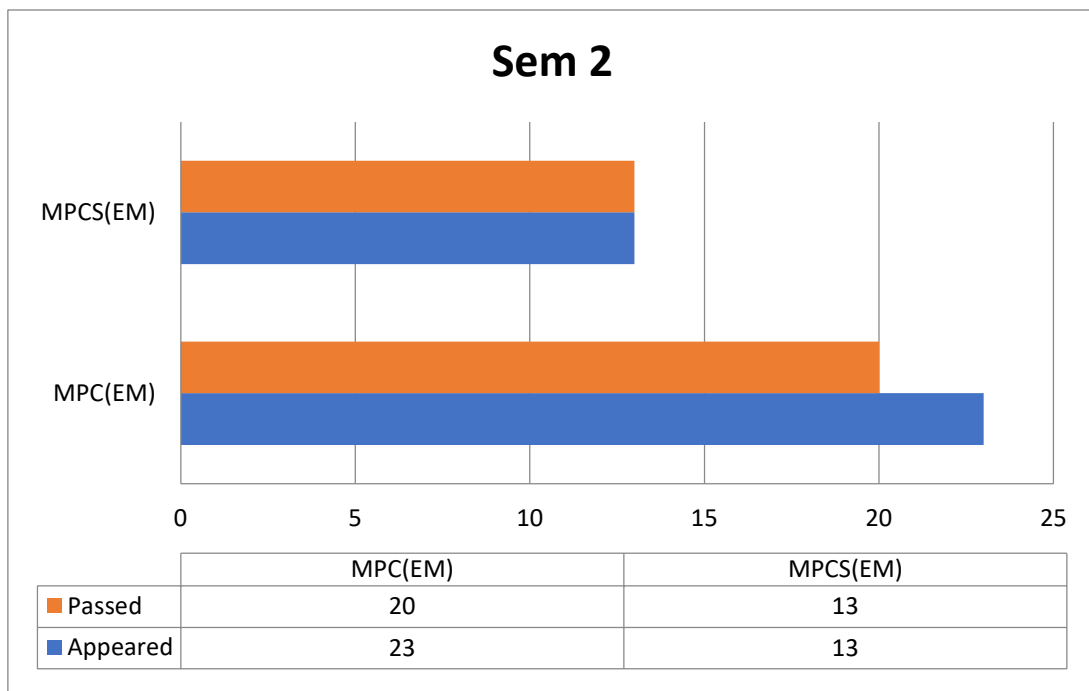

DEPARTMENT OF MATHEMATICS
RESULT ANALYSIS
2019 – 20

Sem 3

	MPC(EM)	MPCS(EM)
Passed	20	16
Appeared	20	21

Sem 4

	MPC(EM)	MPCS(EM)
Passed	18	19
Appeared	21	22

Sem 5 (Paper 5)

	MPC(EM)	MPC(TM)	MPCS(EM)
Passed	10	6	2
Appeared	11	6	2

Sem 5 (Paper 6)

	MPC(EM)	MPC(TM)	MPCS(EM)
Passed	9	6	2
Appeared	11	6	2

Sem 6 (Paper 7)

	MPC(EM)	MPC(TM)	MPCS(EM)
Passed	12	6	2
Appeared	12	6	2

Sem 6 (Paper 8A)

	MPC(EM)	MPC(TM)	MPCS(EM)
Passed	12	6	2
Appeared	12	6	2