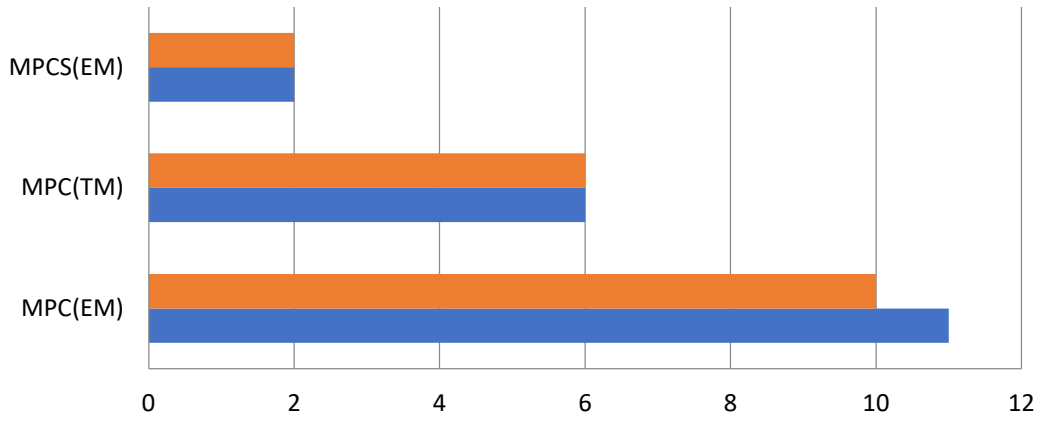

DEPARTMENT OF MATHEMATICS
RESULT ANALYSIS
2019 – 20

Sem 3

	MPC(EM)	MPCS(EM)
Passed	20	16
Appeared	20	21

Sem 4

	MPC(EM)	MPCS(EM)
Passed	18	19
Appeared	21	22

Sem 5 (Paper 5)

	MPC(EM)	MPC(TM)	MPCS(EM)
Passed	10	6	2
Appeared	11	6	2

Sem 5 (Paper 6)

	MPC(EM)	MPC(TM)	MPCS(EM)
Passed	9	6	2
Appeared	11	6	2

Sem 6 (Paper 7)

	MPC(EM)	MPC(TM)	MPCS(EM)
Passed	12	6	2
Appeared	12	6	2

Sem 6 (Paper 8A)

	MPC(EM)	MPC(TM)	MPCS(EM)
Passed	12	6	2
Appeared	12	6	2