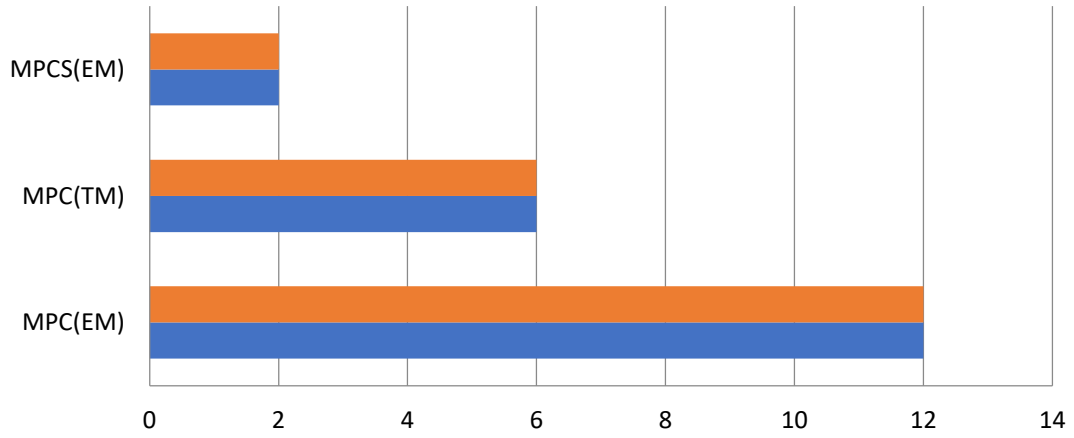

DEPARTMENT OF MATHEMATICS
RESULT ANALYSIS
2019 – 20

Sem 3

	MPC(EM)	MPCS(EM)
Passed	20	16
Appeared	20	21

Sem 4

	MPC(EM)	MPCS(EM)
Passed	18	19
Appeared	21	22

Sem 5 (Paper 5)

	MPC(EM)	MPC(TM)	MPCS(EM)
Passed	10	6	2
Appeared	11	6	2

Sem 5 (Paper 6)

	MPC(EM)	MPC(TM)	MPCS(EM)
Passed	9	6	2
Appeared	11	6	2

Sem 6 (Paper 7)

	MPC(EM)	MPC(TM)	MPCS(EM)
Passed	12	6	2
Appeared	12	6	2

Sem 6 (Paper 8A)

	MPC(EM)	MPC(TM)	MPCS(EM)
Passed	12	6	2
Appeared	12	6	2