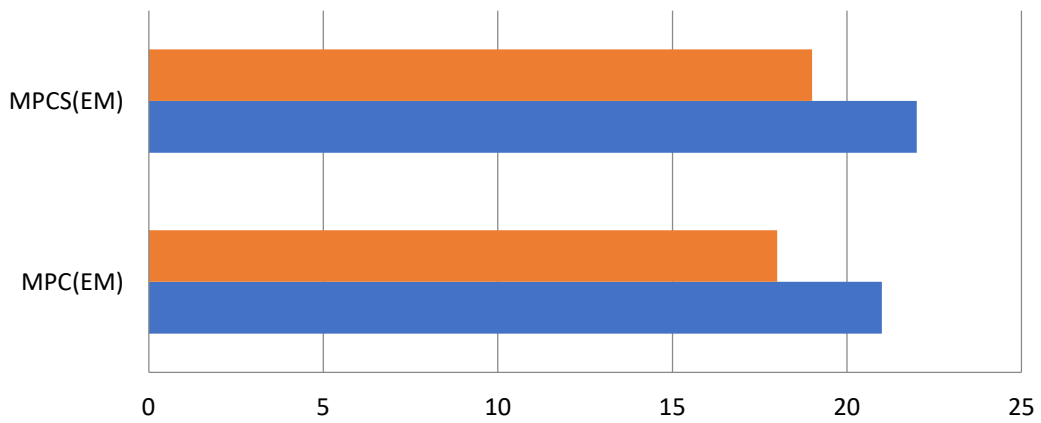

DEPARTMENT OF MATHEMATICS
RESULT ANALYSIS
2019 – 20

Sem 3

	MPC(EM)	MPCS(EM)
Passed	20	16
Appeared	20	21

Sem 4

	MPC(EM)	MPCS(EM)
Passed	18	19
Appeared	21	22

Sem 5 (Paper 5)

	MPC(EM)	MPC(TM)	MPCS(EM)
Passed	10	6	2
Appeared	11	6	2

Sem 5 (Paper 6)

	MPC(EM)	MPC(TM)	MPCS(EM)
Passed	9	6	2
Appeared	11	6	2

Sem 6 (Paper 7)

	MPC(EM)	MPC(TM)	MPCS(EM)
Passed	12	6	2
Appeared	12	6	2

Sem 6 (Paper 8A)

	MPC(EM)	MPC(TM)	MPCS(EM)
Passed	12	6	2
Appeared	12	6	2