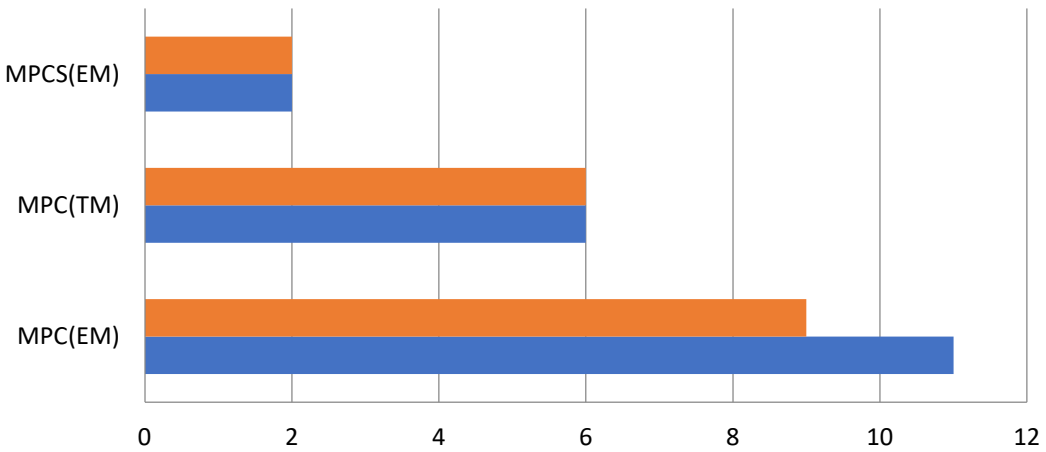

DEPARTMENT OF MATHEMATICS
RESULT ANALYSIS
2019 – 20

Sem 3

	MPC(EM)	MPCS(EM)
Passed	20	16
Appeared	20	21

Sem 4

	MPC(EM)	MPCS(EM)
Passed	18	19
Appeared	21	22

Sem 5 (Paper 5)

	MPC(EM)	MPC(TM)	MPCS(EM)
Passed	10	6	2
Appeared	11	6	2

Sem 5 (Paper 6)

	MPC(EM)	MPC(TM)	MPCS(EM)
Passed	9	6	2
Appeared	11	6	2

Sem 6 (Paper 7)

	MPC(EM)	MPC(TM)	MPCS(EM)
Passed	12	6	2
Appeared	12	6	2

Sem 6 (Paper 8A)

	MPC(EM)	MPC(TM)	MPCS(EM)
Passed	12	6	2
Appeared	12	6	2