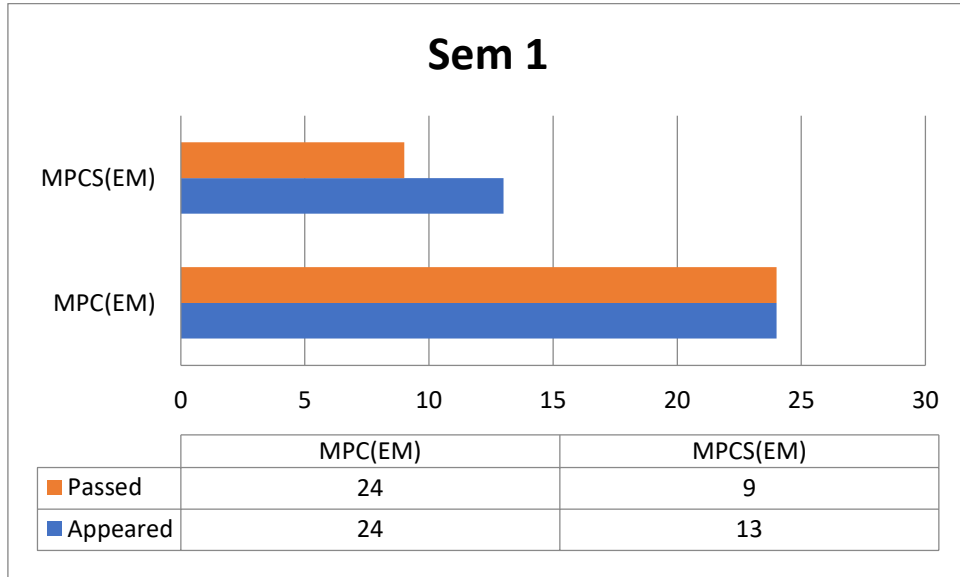

DEPARTMENT OF MATHEMATICS
RESULT ANALYSIS
2019 – 20

Sem 3

	MPC(EM)	MPCS(EM)
Passed	20	16
Appeared	20	21

Sem 4

	MPC(EM)	MPCS(EM)
Passed	18	19
Appeared	21	22

Sem 5 (Paper 5)

	MPC(EM)	MPC(TM)	MPCS(EM)
Passed	10	6	2
Appeared	11	6	2

Sem 5 (Paper 6)

	MPC(EM)	MPC(TM)	MPCS(EM)
Passed	9	6	2
Appeared	11	6	2

Sem 6 (Paper 7)

	MPC(EM)	MPC(TM)	MPCS(EM)
Passed	12	6	2
Appeared	12	6	2

Sem 6 (Paper 8A)

	MPC(EM)	MPC(TM)	MPCS(EM)
Passed	12	6	2
Appeared	12	6	2