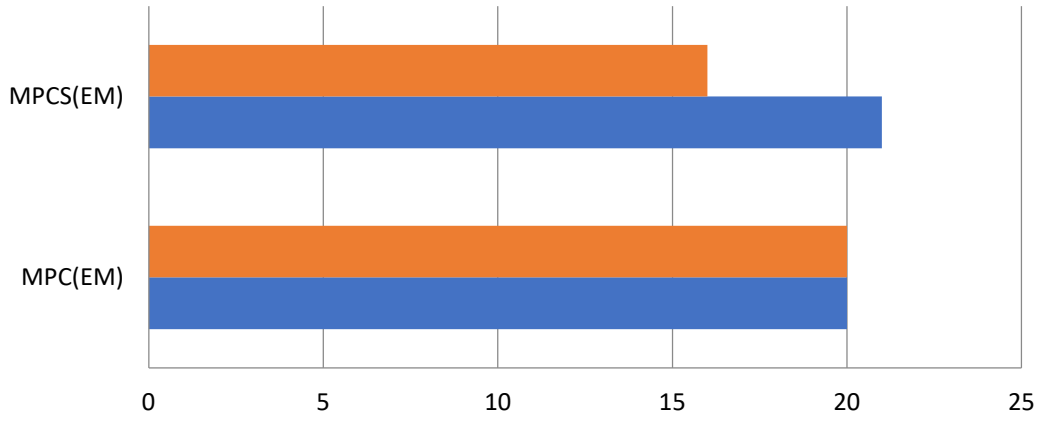

DEPARTMENT OF MATHEMATICS
RESULT ANALYSIS
2019 – 20

Sem 3

	MPC(EM)	MPCS(EM)
Passed	20	16
Appeared	20	21

Sem 4

	MPC(EM)	MPCS(EM)
Passed	18	19
Appeared	21	22

Sem 5 (Paper 5)

	MPC(EM)	MPC(TM)	MPCS(EM)
Passed	10	6	2
Appeared	11	6	2

Sem 5 (Paper 6)

	MPC(EM)	MPC(TM)	MPCS(EM)
Passed	9	6	2
Appeared	11	6	2

Sem 6 (Paper 7)

	MPC(EM)	MPC(TM)	MPCS(EM)
Passed	12	6	2
Appeared	12	6	2

Sem 6 (Paper 8A)

	MPC(EM)	MPC(TM)	MPCS(EM)
Passed	12	6	2
Appeared	12	6	2